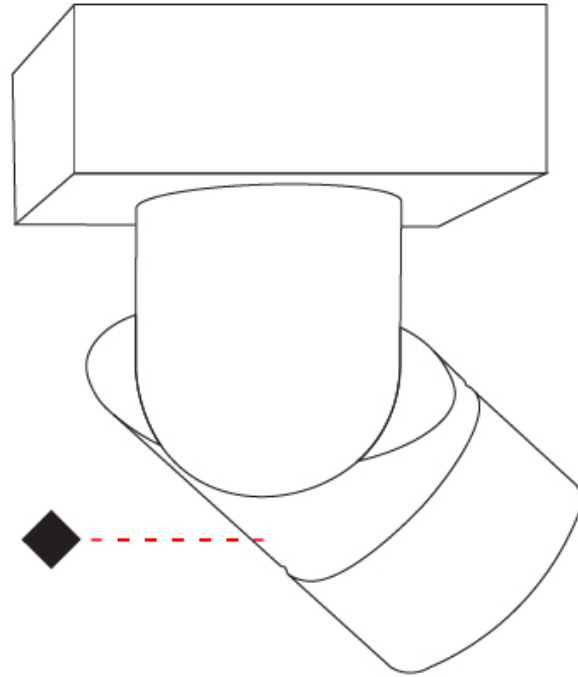

BOB SURFACE

A7200004-

PROJECT	_____
TYPE	_____
SPECIFIER	_____
QUANTITY	_____
DATE	_____

Disclaimer

white lamp head with white base and side, black lamp head with black base and side, black lamp head with silver base and black side