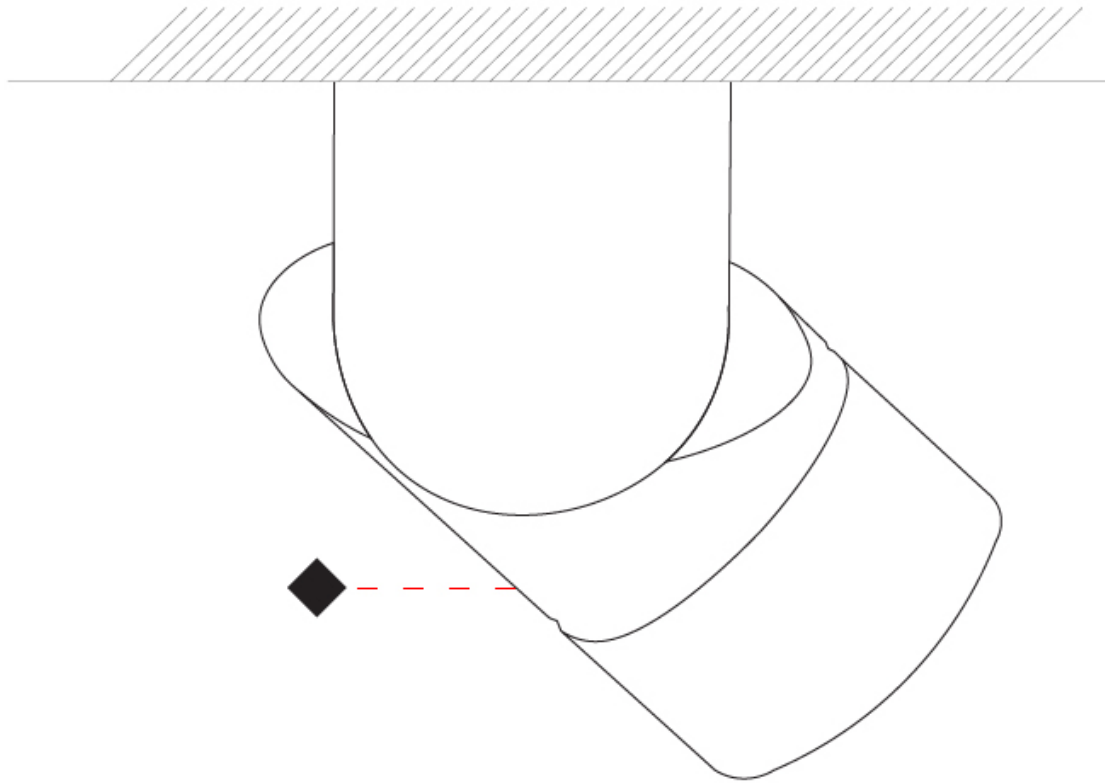

BOB RECESSED

A7200003-

PROJECT _____

TYPE _____

SPECIFIER _____

QUANTITY _____

DATE _____

Disclaimer

white lamp head with white base and side, black lamp head with black base and side, black lamp head with silver base and black side